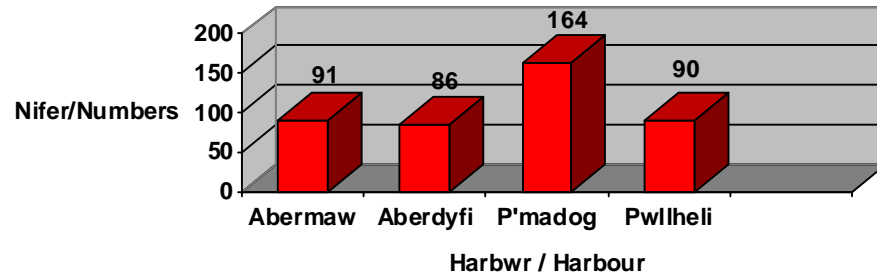

Darlun o ystadegau cychod ym mhob harbwr.

Analysis of boat statistics at each harbour.

Nifer o Gychod / Number of Boats